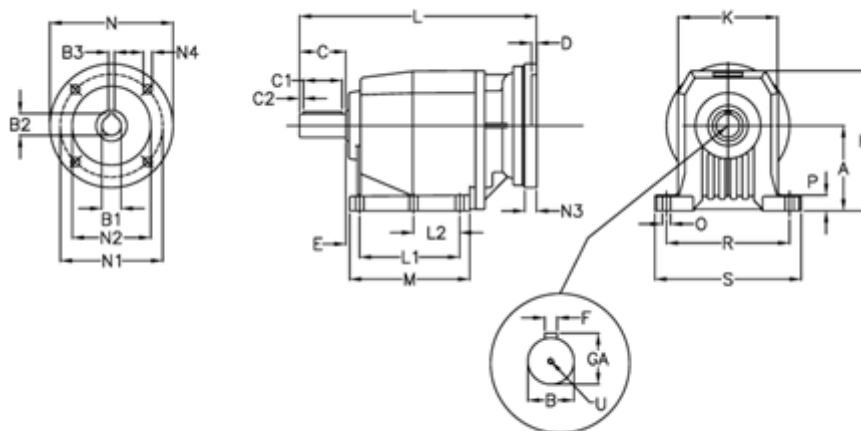

Article number: 40600702291255

Description: Helical gearbox  
C702P-22,9-P160B5

## Measures

A = 210	D = 6.0	L2 = 0.0	P = 30
B = 60	E = 25	M = 222.0	R = 300
B1 = 42	F = 18	N = 350	S = 350
B2 = 45.3	GA = 64.0	N1 = 300	U = M20x42
B3 = 12	H = 349	N2 = 250	
C = 120	K = 262	N3 = 23	
C1 = 90	L = 575.0	N4 = 18	
C2 = 15	L1 = 165.0	O = 22	